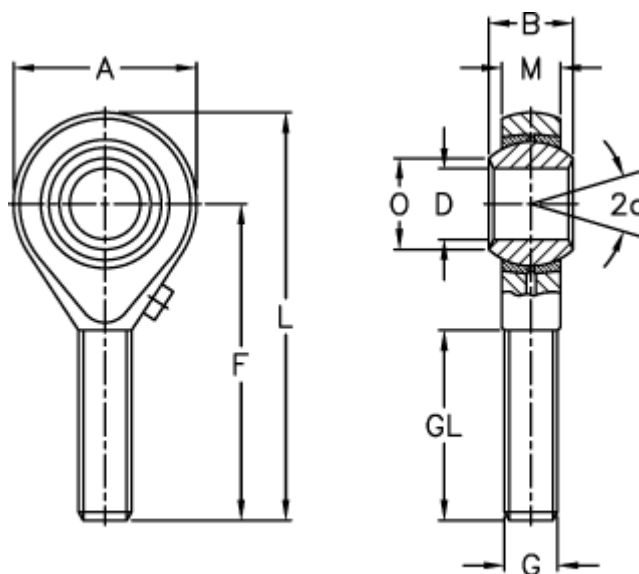

Article number: 54300928

Description: LDK Rod end POS 28

Measures

A	= 66	L	= 136
a (degrees)	= 15	M	= 25.00
B	= 35	O	= 32.29
D	= 28	Static load C0 (kN)	= 75.0
Dynamic load C (kN)	= 46.0	Weight (g)	= 875
F	= 103		
g	= M27x2		
GL	= 62		